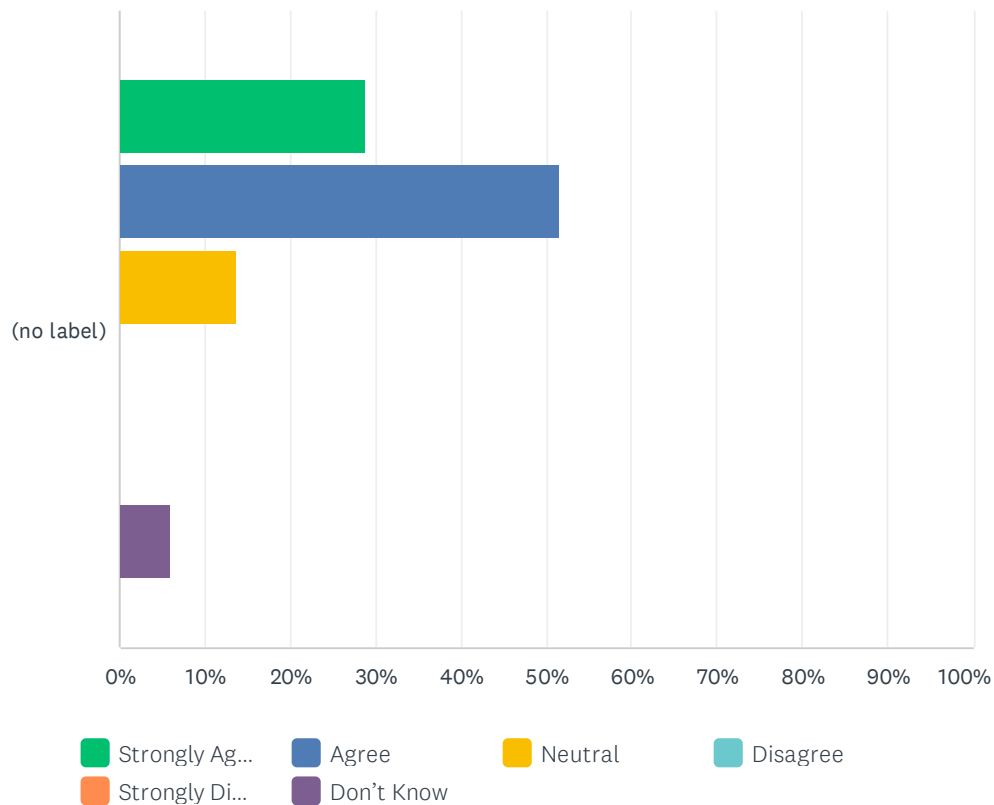

Q13 Rosary Academy provides opportunities for faith formation for parents/guardians and other adult members of the school community.

Answered: 66 Skipped: 0

	STRONGLY AGREE	AGREE	NEUTRAL	DISAGREE	STRONGLY DISAGREE	DON'T KNOW	TOTAL	WEIGHTED AVERAGE
(no label)	28.79% 19	51.52% 34	13.64% 9	0.00% 0	0.00% 0	6.06% 4	66	3.91