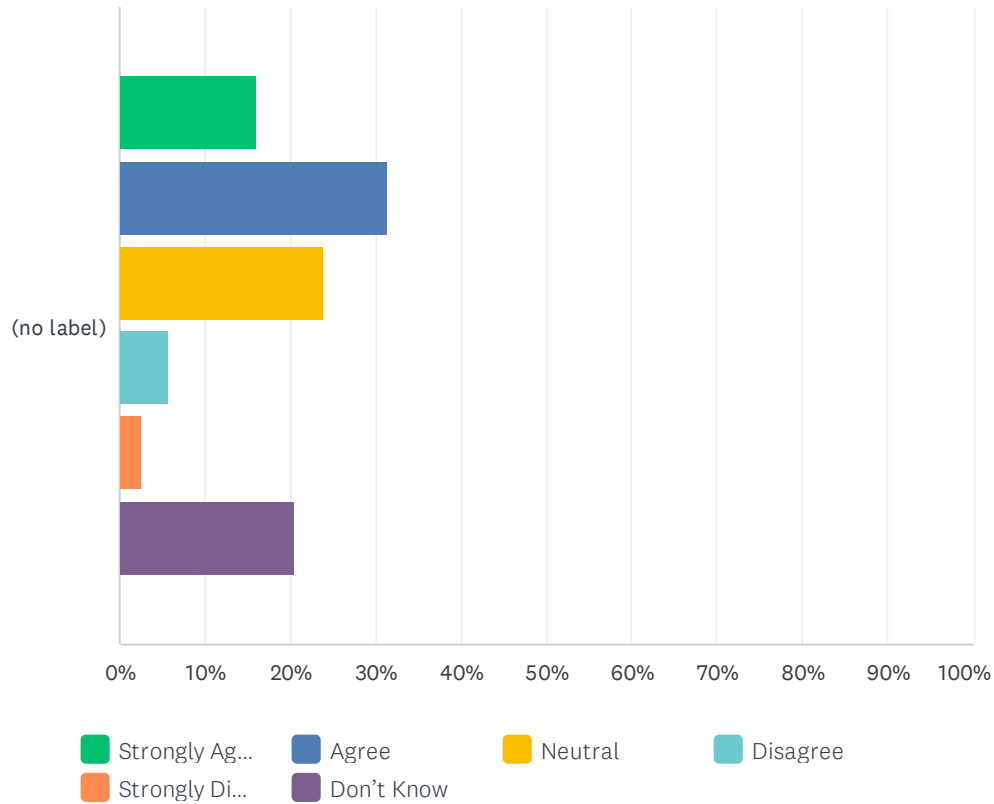

Student SE WCEA Survey

	STRONGLY AGREE	AGREE	NEUTRAL	DISAGREE	STRONGLY DISAGREE	DON'T KNOW	TOTAL	WEIGHTED AVERAGE
(no label)	19.95% 76	35.43% 135	24.93% 95	11.55% 44	5.51% 21	2.62% 10	381	3.45

Q26 At Rosary Academy, teachers work together to help each other become better teachers.

Answered: 382 Skipped: 0

Student SE WCEA Survey

	STRONGLY AGREE	AGREE	NEUTRAL	DISAGREE	STRONGLY DISAGREE	DON'T KNOW	TOTAL	WEIGHTED AVERAGE
(no label)	15.97% 61	31.41% 120	23.82% 91	5.76% 22	2.62% 10	20.42% 78	382	2.91