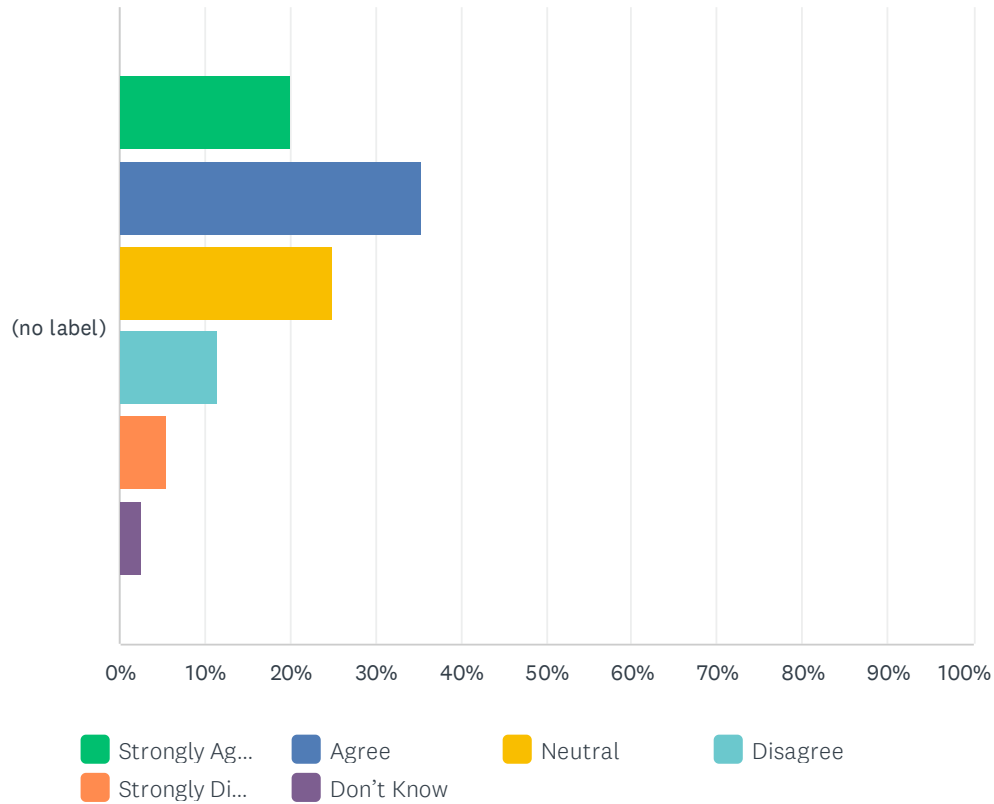

Student SE WCEA Survey

	STRONGLY AGREE	AGREE	NEUTRAL	DISAGREE	STRONGLY DISAGREE	DON'T KNOW	TOTAL	WEIGHTED AVERAGE
(no label)	19.95% 76	35.43% 135	24.93% 95	11.55% 44	5.51% 21	2.62% 10	381	3.45

Q26 At Rosary Academy, teachers work together to help each other become better teachers.

Answered: 382 Skipped: 0

Student SE WCEA Survey

	STRONGLY AGREE	AGREE	NEUTRAL	DISAGREE	STRONGLY DISAGREE	DON'T KNOW	TOTAL	WEIGHTED AVERAGE
(no label)	15.97% 61	31.41% 120	23.82% 91	5.76% 22	2.62% 10	20.42% 78	382	2.91