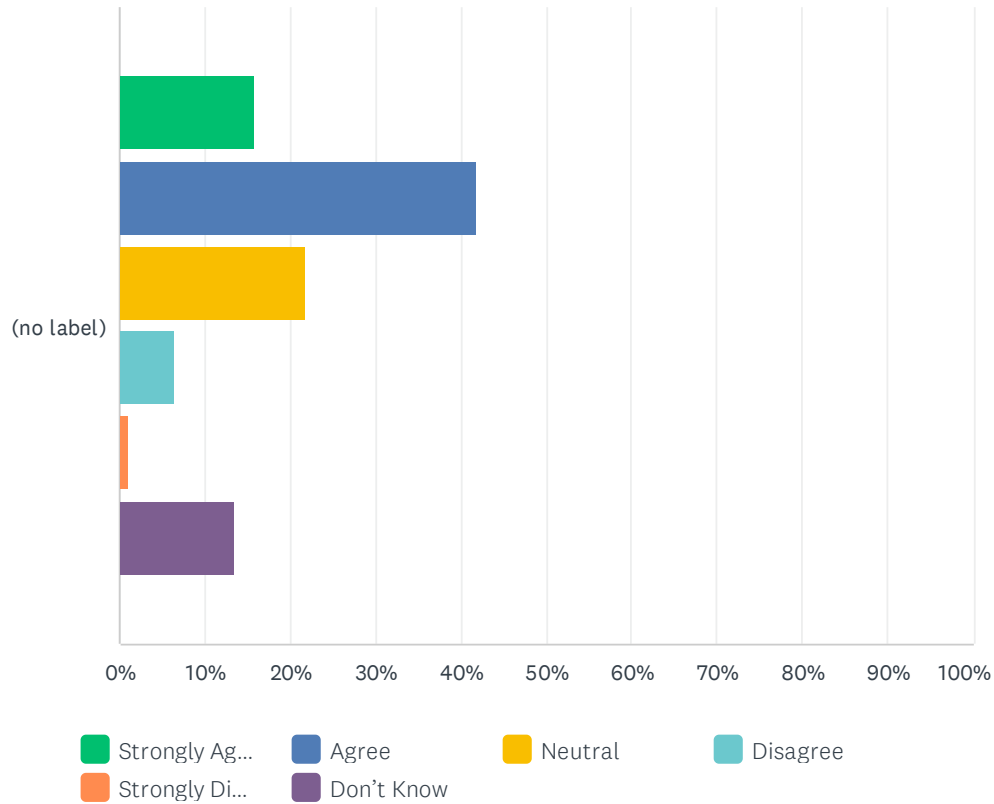

Student SE WCEA Survey

	STRONGLY AGREE	AGREE	NEUTRAL	DISAGREE	STRONGLY DISAGREE	DON'T KNOW	TOTAL	WEIGHTED AVERAGE
(no label)	15.75% 60	41.73% 159	21.78% 83	6.30% 24	1.05% 4	13.39% 51	381	3.25

Q16 The faculty and staff in the school support the faith life of the school community.

Answered: 382 Skipped: 0

Student SE WCEA Survey

	STRONGLY AGREE	AGREE	NEUTRAL	DISAGREE	STRONGLY DISAGREE	DON'T KNOW	TOTAL	WEIGHTED AVERAGE
(no label)	23.56%	53.66%	18.32%	1.83%	1.05%	1.57%	382	3.92
	90	205	70	7	4	6		