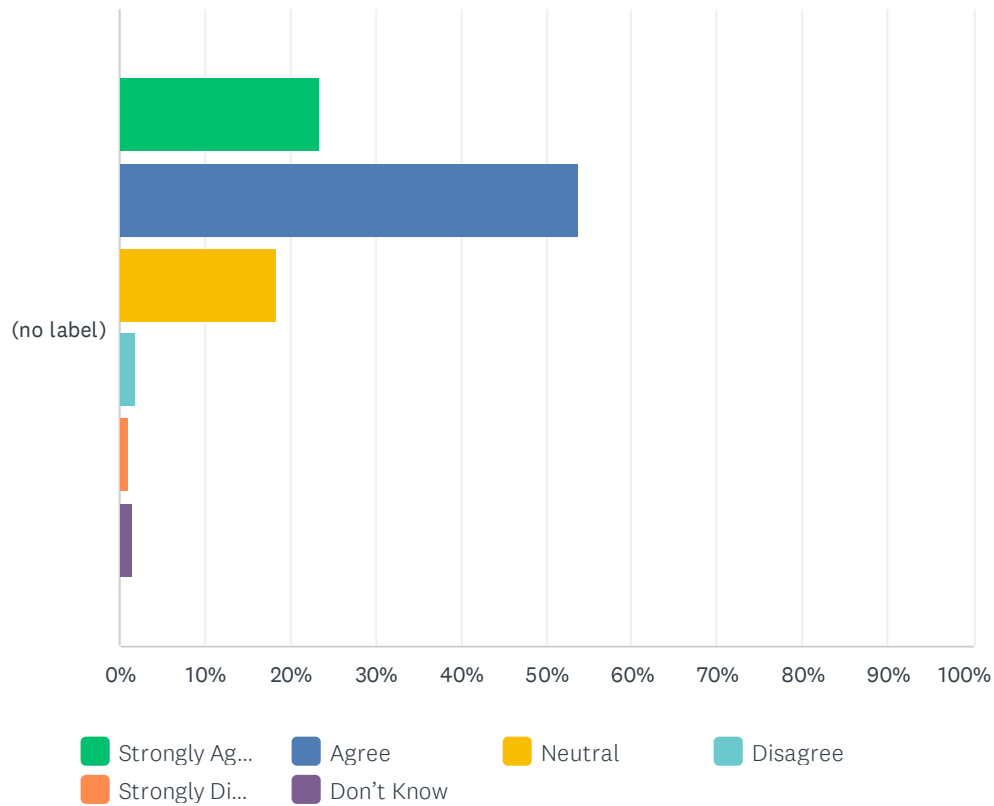

Student SE WCEA Survey

	STRONGLY AGREE	AGREE	NEUTRAL	DISAGREE	STRONGLY DISAGREE	DON'T KNOW	TOTAL	WEIGHTED AVERAGE
(no label)	15.75% 60	41.73% 159	21.78% 83	6.30% 24	1.05% 4	13.39% 51	381	3.25

Q16 The faculty and staff in the school support the faith life of the school community.

Answered: 382 Skipped: 0

Student SE WCEA Survey

	STRONGLY AGREE	AGREE	NEUTRAL	DISAGREE	STRONGLY DISAGREE	DON'T KNOW	TOTAL	WEIGHTED AVERAGE
(no label)	23.56%	53.66%	18.32%	1.83%	1.05%	1.57%	382	3.92
	90	205	70	7	4	6		