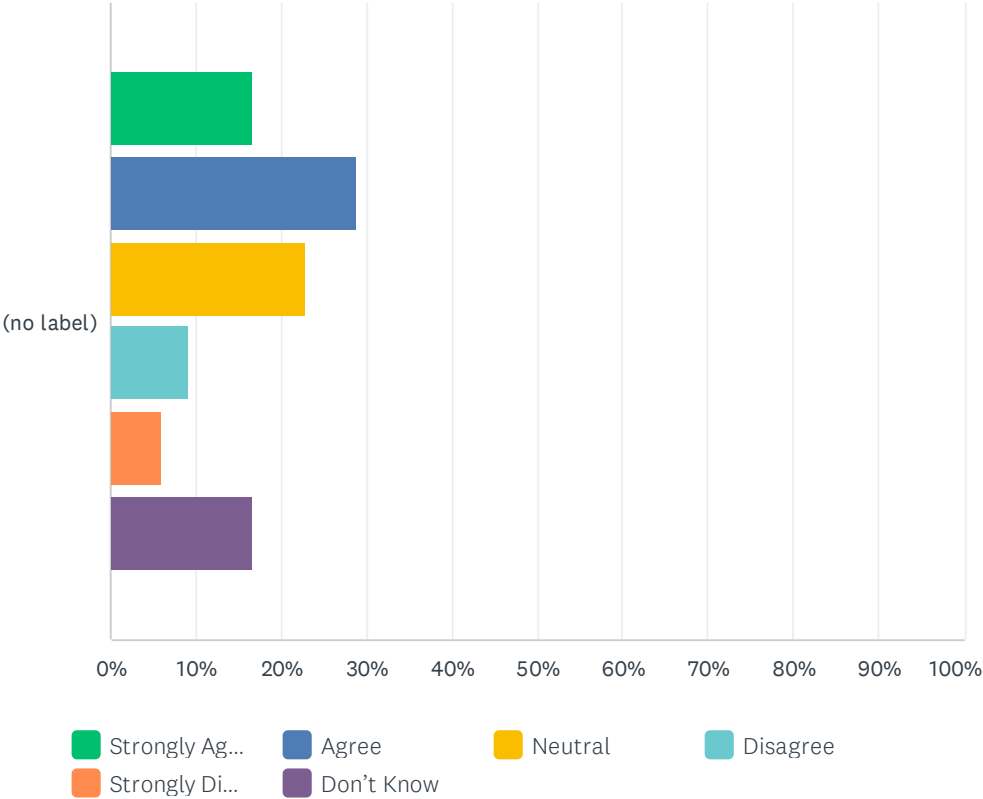

Q43 Rosary Academy maintains and shares a technology management plan.

Answered: 66 Skipped: 0

	STRONGLY AGREE	AGREE	NEUTRAL	DISAGREE	STRONGLY DISAGREE	DON'T KNOW	TOTAL	WEIGHTED AVERAGE
(no label)	16.67% 11	28.79% 19	22.73% 15	9.09% 6	6.06% 4	16.67% 11	66	2.91