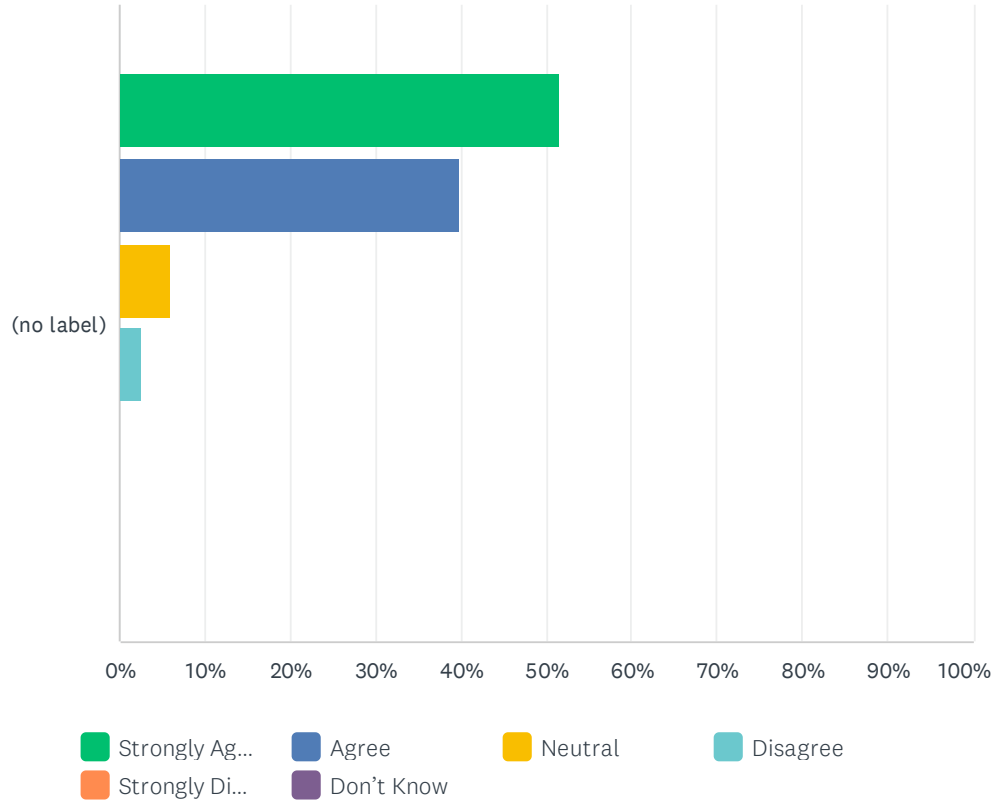

Q7 Rosary Academy provides an academically rigorous Catholic religion program taught by qualified teachers.

Answered: 269 Skipped: 1

	STRONGLY AGREE	AGREE	NEUTRAL	DISAGREE	STRONGLY DISAGREE	DON'T KNOW	TOTAL	WEIGHTED AVERAGE
(no label)	51.67% 139	39.78% 107	5.95% 16	2.60% 7	0.00% 0	0.00% 0	269	4.41