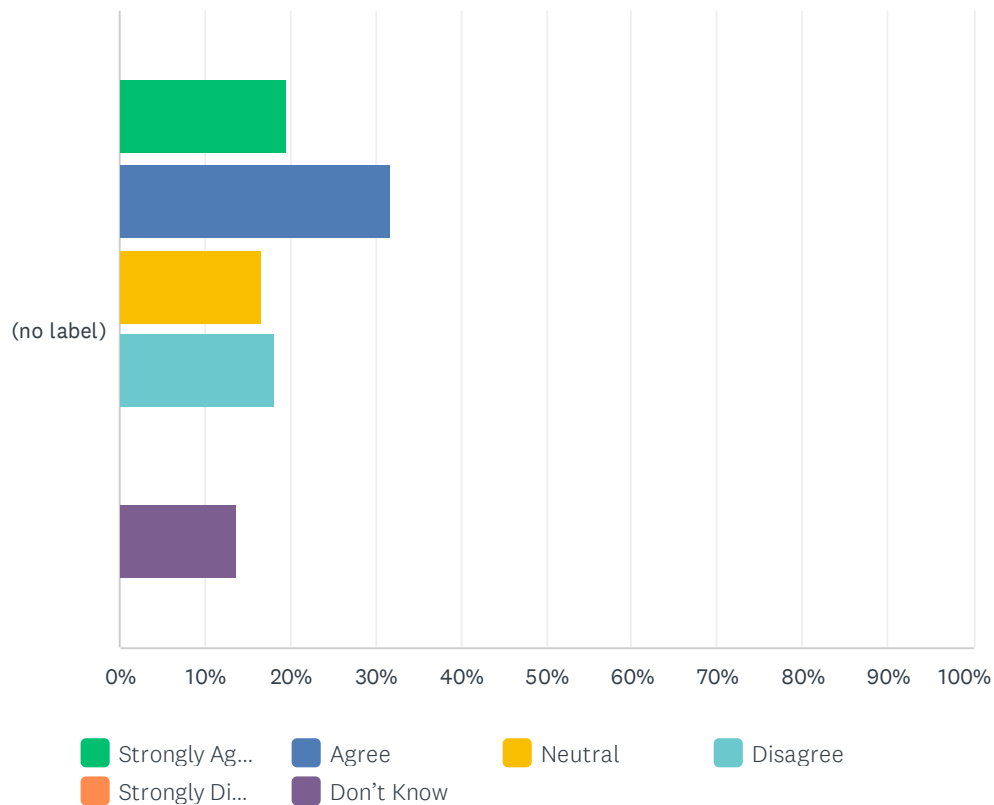

Q42 Rosary Academy maintains and shares plans for managing facilities and equipment.

Answered: 66 Skipped: 0

	STRONGLY AGREE	AGREE	NEUTRAL	DISAGREE	STRONGLY DISAGREE	DON'T KNOW	TOTAL	WEIGHTED AVERAGE
(no label)	19.70% 13	31.82% 21	16.67% 11	18.18% 12	0.00% 0	13.64% 9	66	3.12