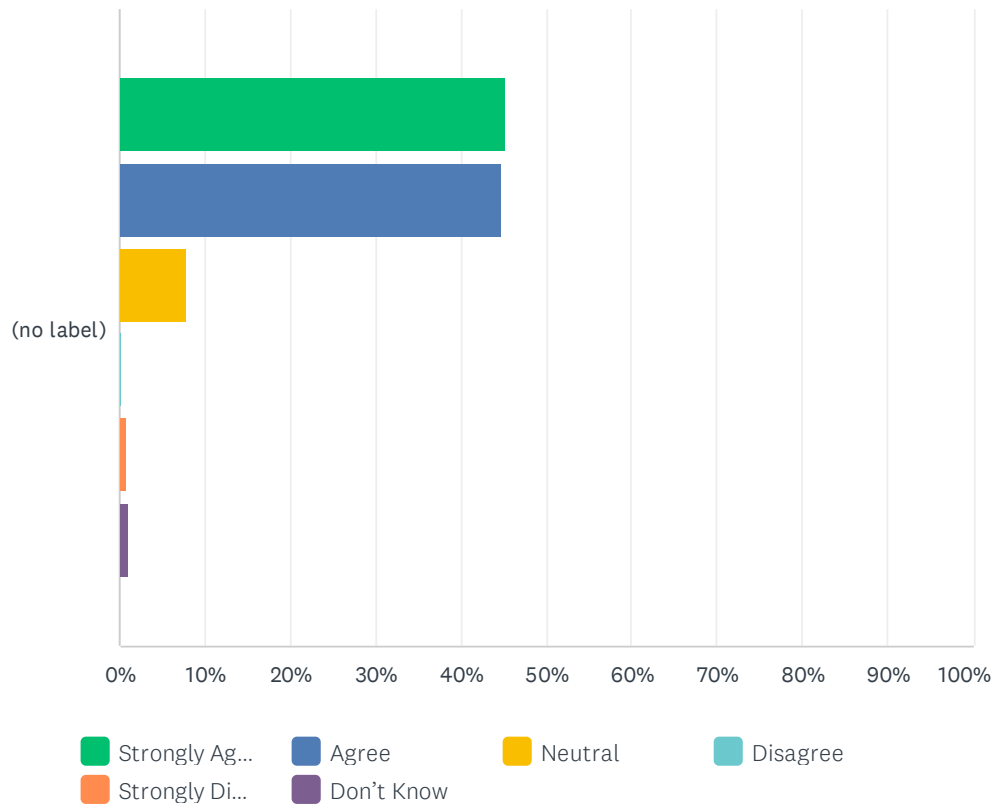

Student SE WCEA Survey

	STRONGLY AGREE	AGREE	NEUTRAL	DISAGREE	STRONGLY DISAGREE	DON'T KNOW	TOTAL	WEIGHTED AVERAGE
(no label)	19.42% 74	41.47% 158	27.30% 104	8.14% 31	2.36% 9	1.31% 5	381	3.64

Q9 Rosary Academy provides opportunities outside the classroom for students' faith formation and participation in retreats, prayer, Mass, sacraments, and other spiritual experiences.

Answered: 382 Skipped: 0

Student SE WCEA Survey

	STRONGLY AGREE	AGREE	NEUTRAL	DISAGREE	STRONGLY DISAGREE	DON'T KNOW	TOTAL	WEIGHTED AVERAGE
(no label)	45.29% 173	44.76% 171	7.85% 30	0.26% 1	0.79% 3	1.05% 4	382	4.30