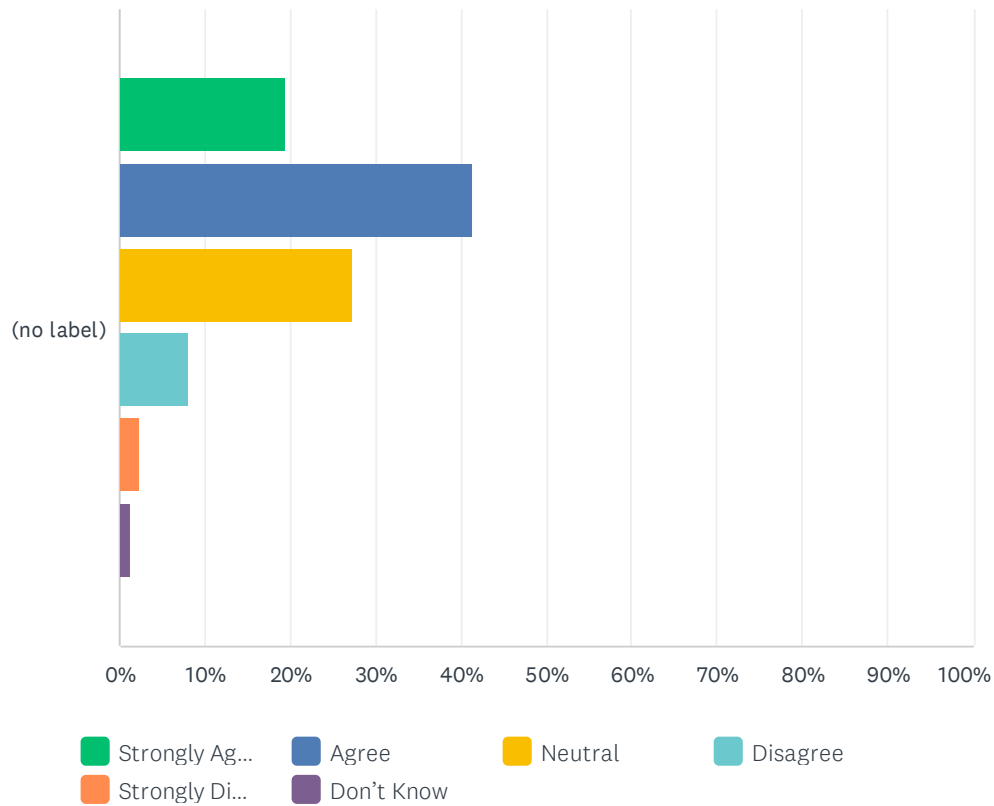

Student SE WCEA Survey

	STRONGLY AGREE	AGREE	NEUTRAL	DISAGREE	STRONGLY DISAGREE	DON'T KNOW	TOTAL	WEIGHTED AVERAGE
(no label)	19.42% 74	41.47% 158	27.30% 104	8.14% 31	2.36% 9	1.31% 5	381	3.64

Q9 Rosary Academy provides opportunities outside the classroom for students' faith formation and participation in retreats, prayer, Mass, sacraments, and other spiritual experiences.

Answered: 382 Skipped: 0

Student SE WCEA Survey

	STRONGLY AGREE	AGREE	NEUTRAL	DISAGREE	STRONGLY DISAGREE	DON'T KNOW	TOTAL	WEIGHTED AVERAGE
(no label)	45.29% 173	44.76% 171	7.85% 30	0.26% 1	0.79% 3	1.05% 4	382	4.30