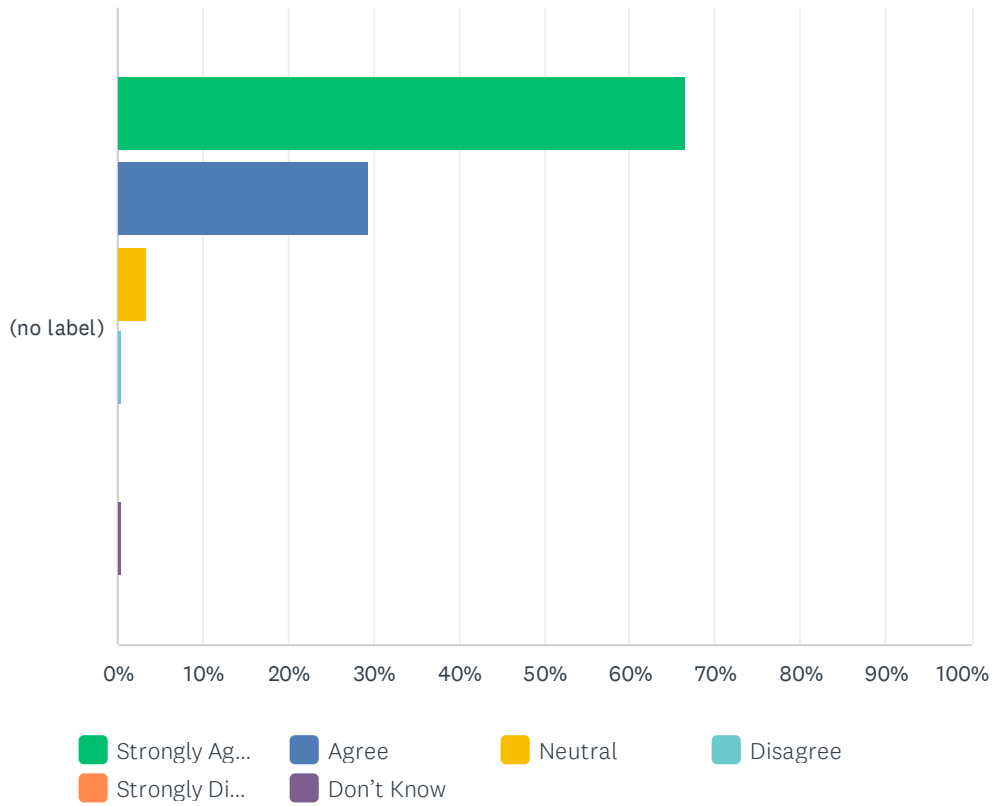

### Q9 Rosary Academy provides opportunities outside the classroom for students' faith formation and participation in retreats, prayer, Mass, sacraments, and other spiritual experiences.

Answered: 269 Skipped: 1

	STRONGLY AGREE	AGREE	NEUTRAL	DISAGREE	STRONGLY DISAGREE	DON'T KNOW	TOTAL	WEIGHTED AVERAGE
(no label)	66.54% 179	29.37% 79	3.35% 9	0.37% 1	0.00% 0	0.37% 1	269	4.61