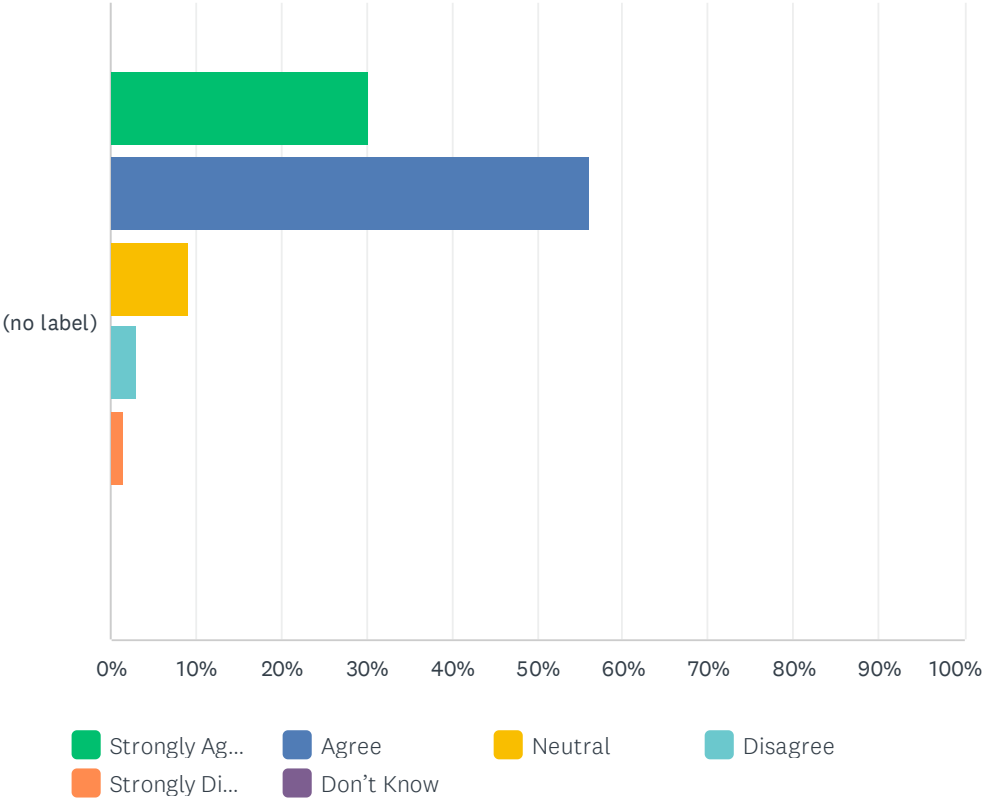

### Q16 The faculty and staff in the school support the faith life of the school community.

Answered: 66 Skipped: 0

	STRONGLY AGREE	AGREE	NEUTRAL	DISAGREE	STRONGLY DISAGREE	DON'T KNOW	TOTAL	WEIGHTED AVERAGE
(no label)	30.30% 20	56.06% 37	9.09% 6	3.03% 2	1.52% 1	0.00% 0	66	4.11