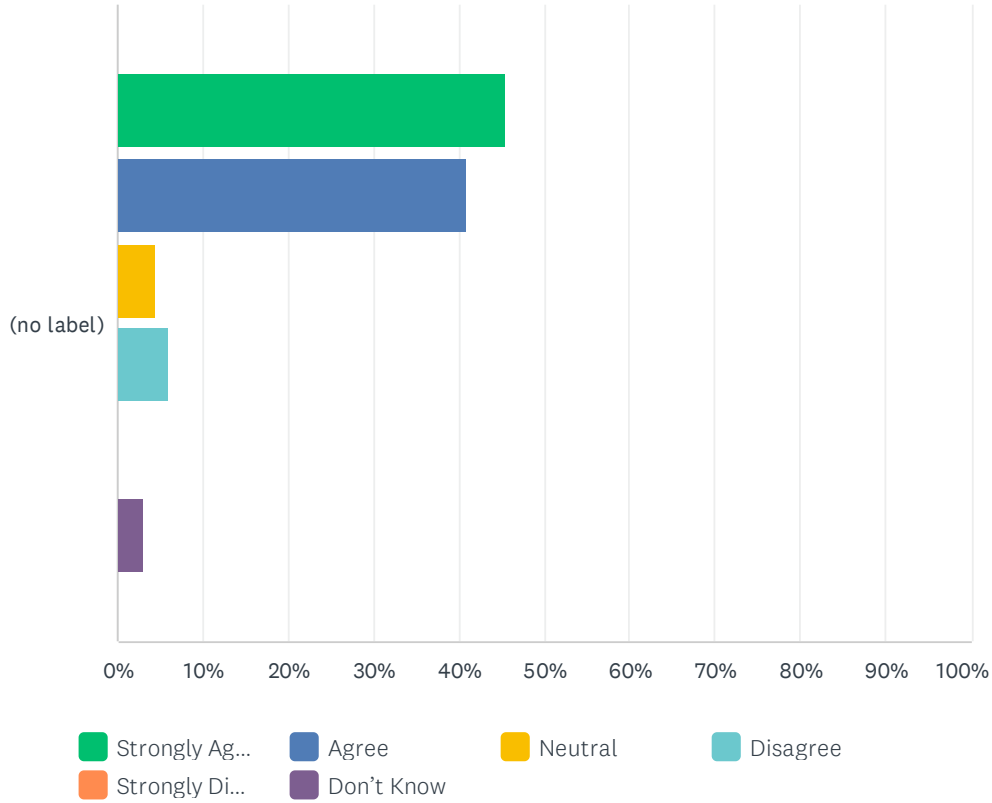

Q35 Rosary Academy provides programs and services that help students successfully complete the school program (for example, guidance and resource programs).

Answered: 66 Skipped: 0

	STRONGLY AGREE	AGREE	NEUTRAL	DISAGREE	STRONGLY DISAGREE	DON'T KNOW	TOTAL	WEIGHTED AVERAGE
(no label)	45.45% 30	40.91% 27	4.55% 3	6.06% 4	0.00% 0	3.03% 2	66	4.17