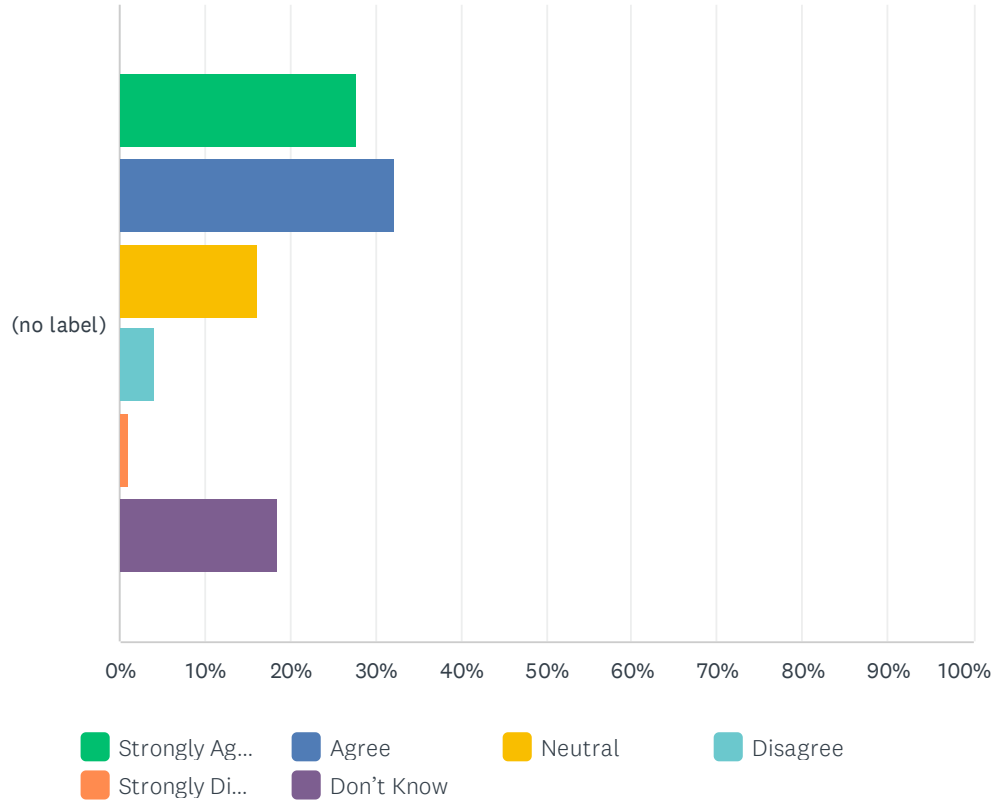

Q42 Rosary Academy maintains and shares plans for managing facilities and equipment.

Answered: 270 Skipped: 0

	STRONGLY AGREE	AGREE	NEUTRAL	DISAGREE	STRONGLY DISAGREE	DON'T KNOW	TOTAL	WEIGHTED AVERAGE
(no label)	27.78% 75	32.22% 87	16.30% 44	4.07% 11	1.11% 3	18.52% 50	270	3.26